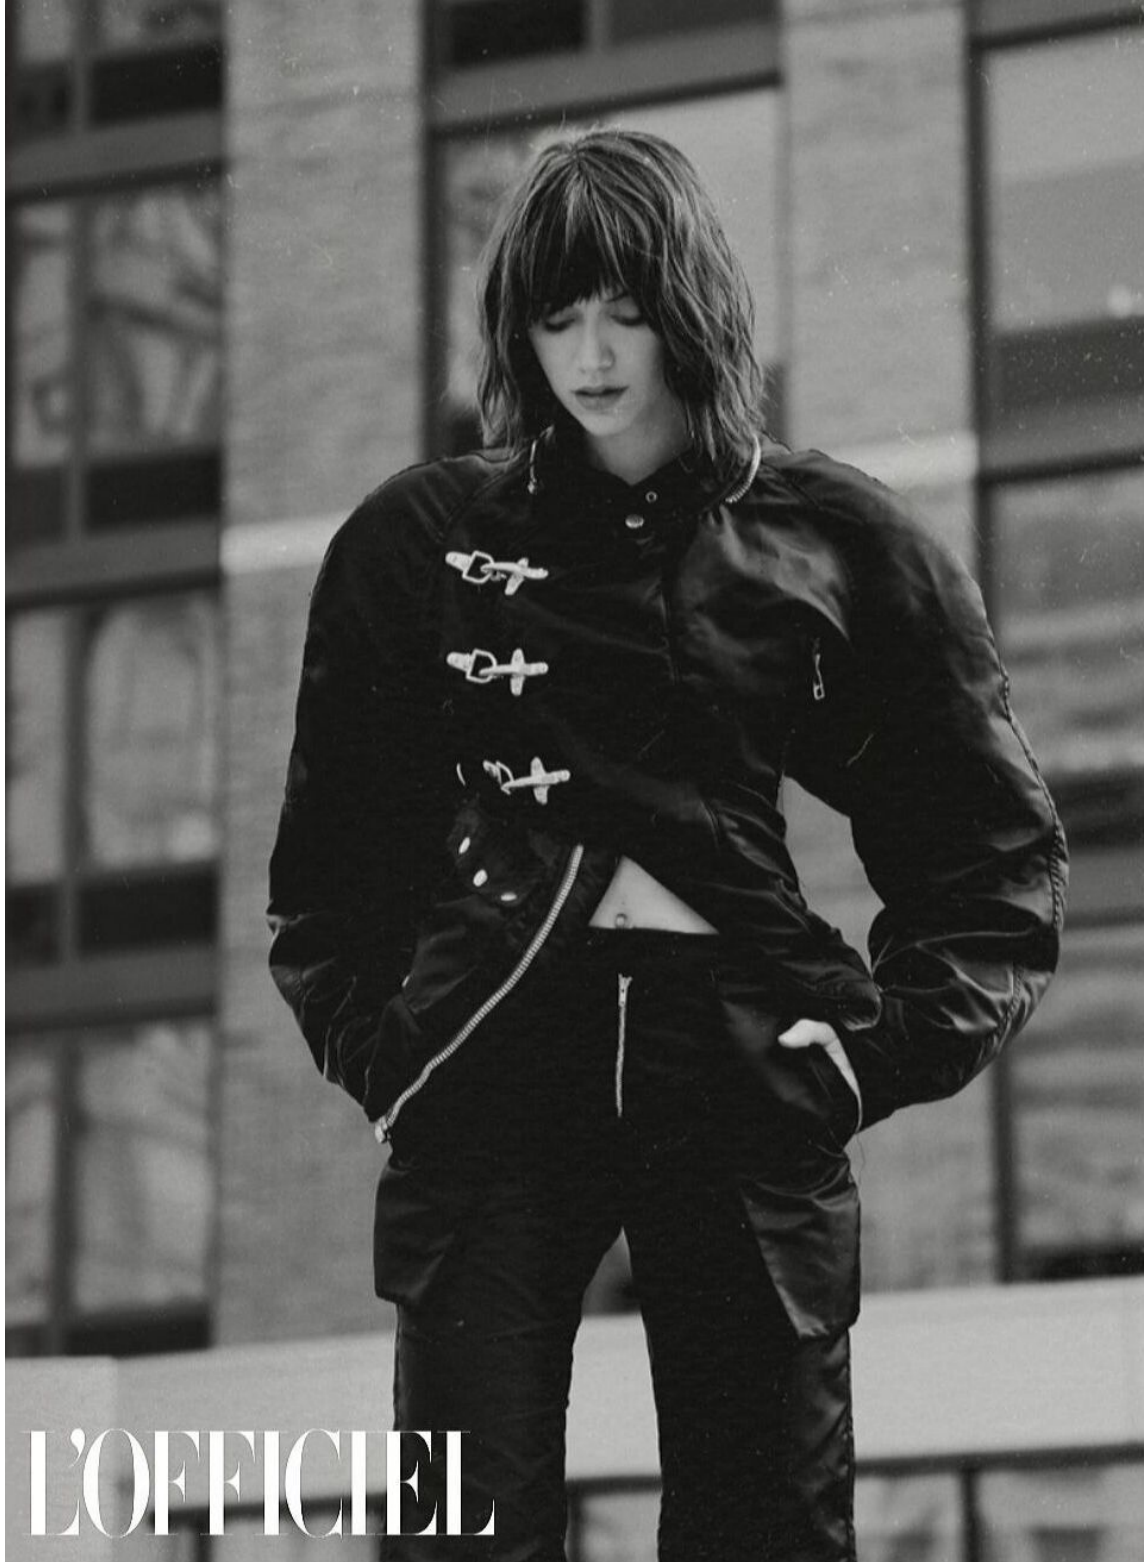

SIERRA WILLIAMS

height 5'10" · bust 32.5" · cup A/B · waist 24" · hips 35" · dress 36 EU/6 US/8 UK
shoes size 39.5 EU/8.5 US/6 UK · hair brown · eyes green

MGM
MODELS